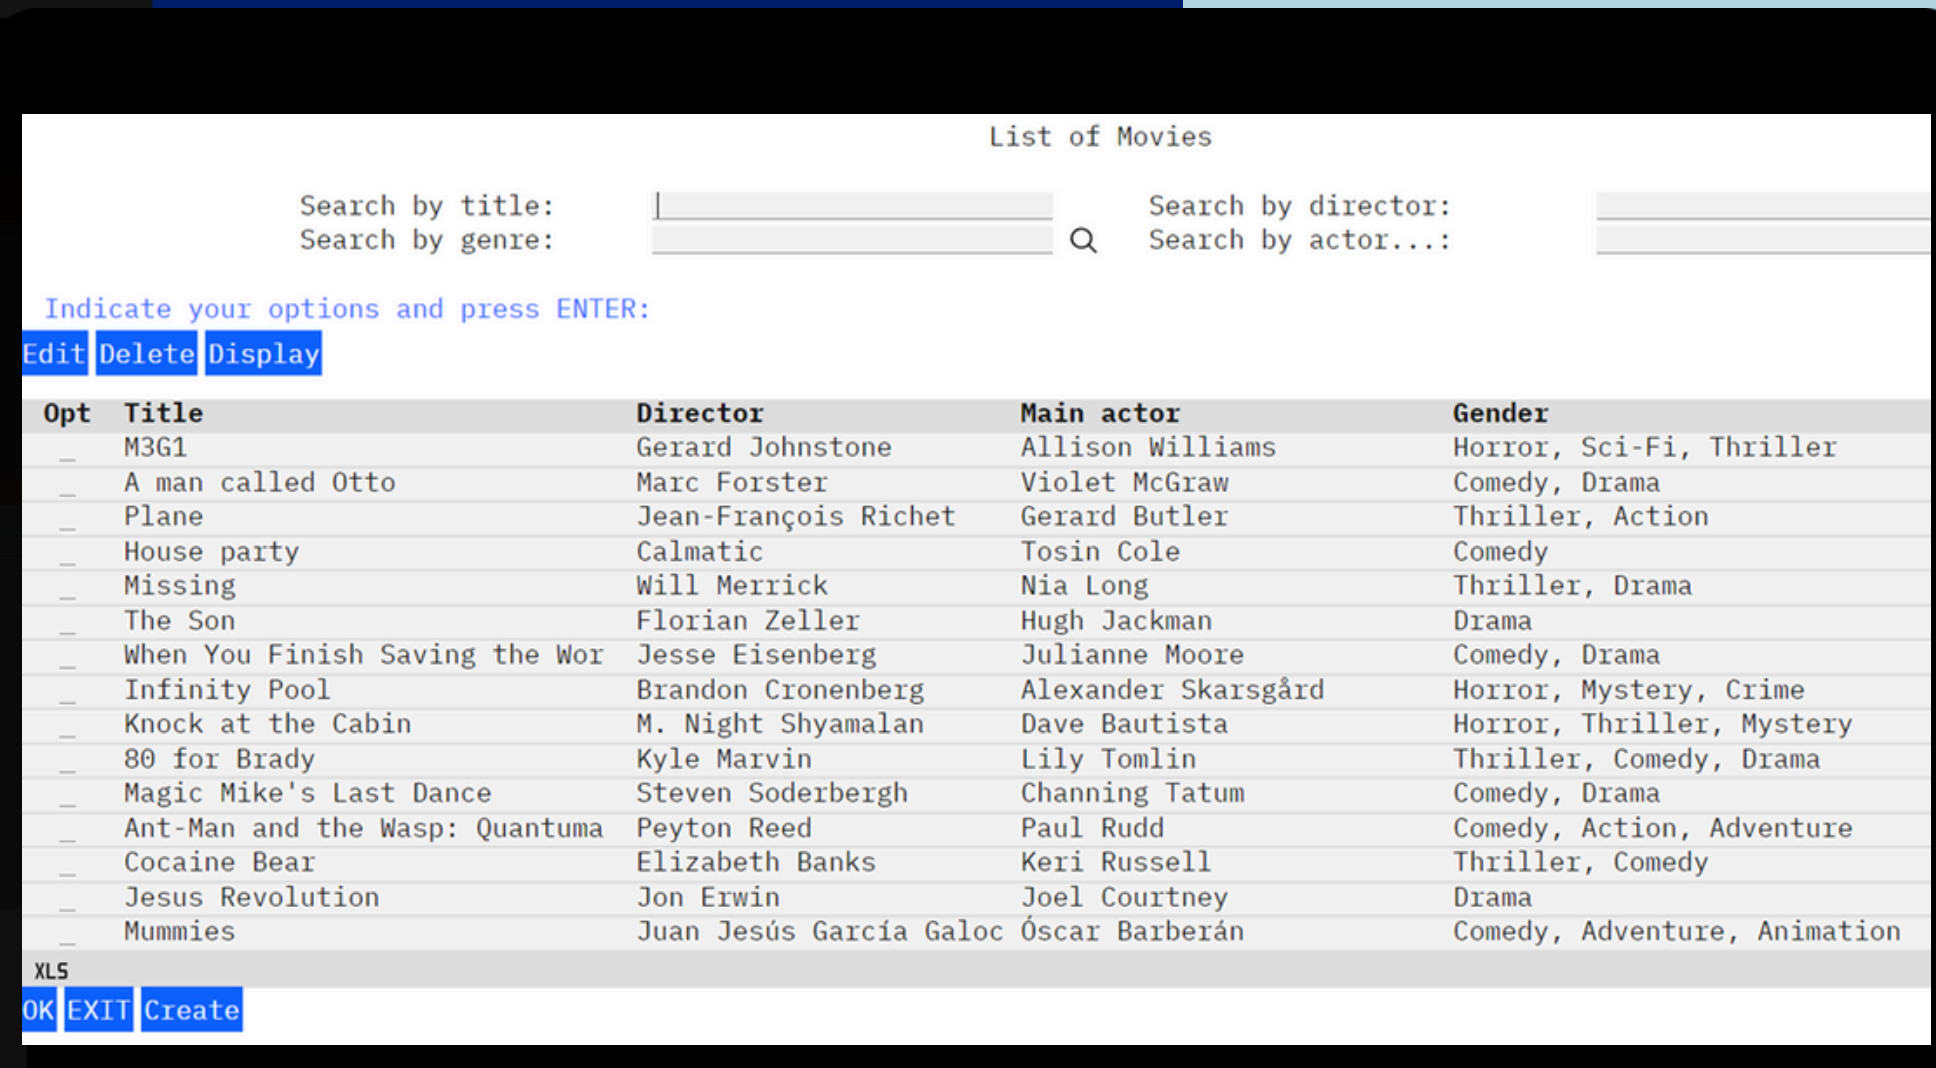

Level 1 Revamp

PHL WEB

Immediate results