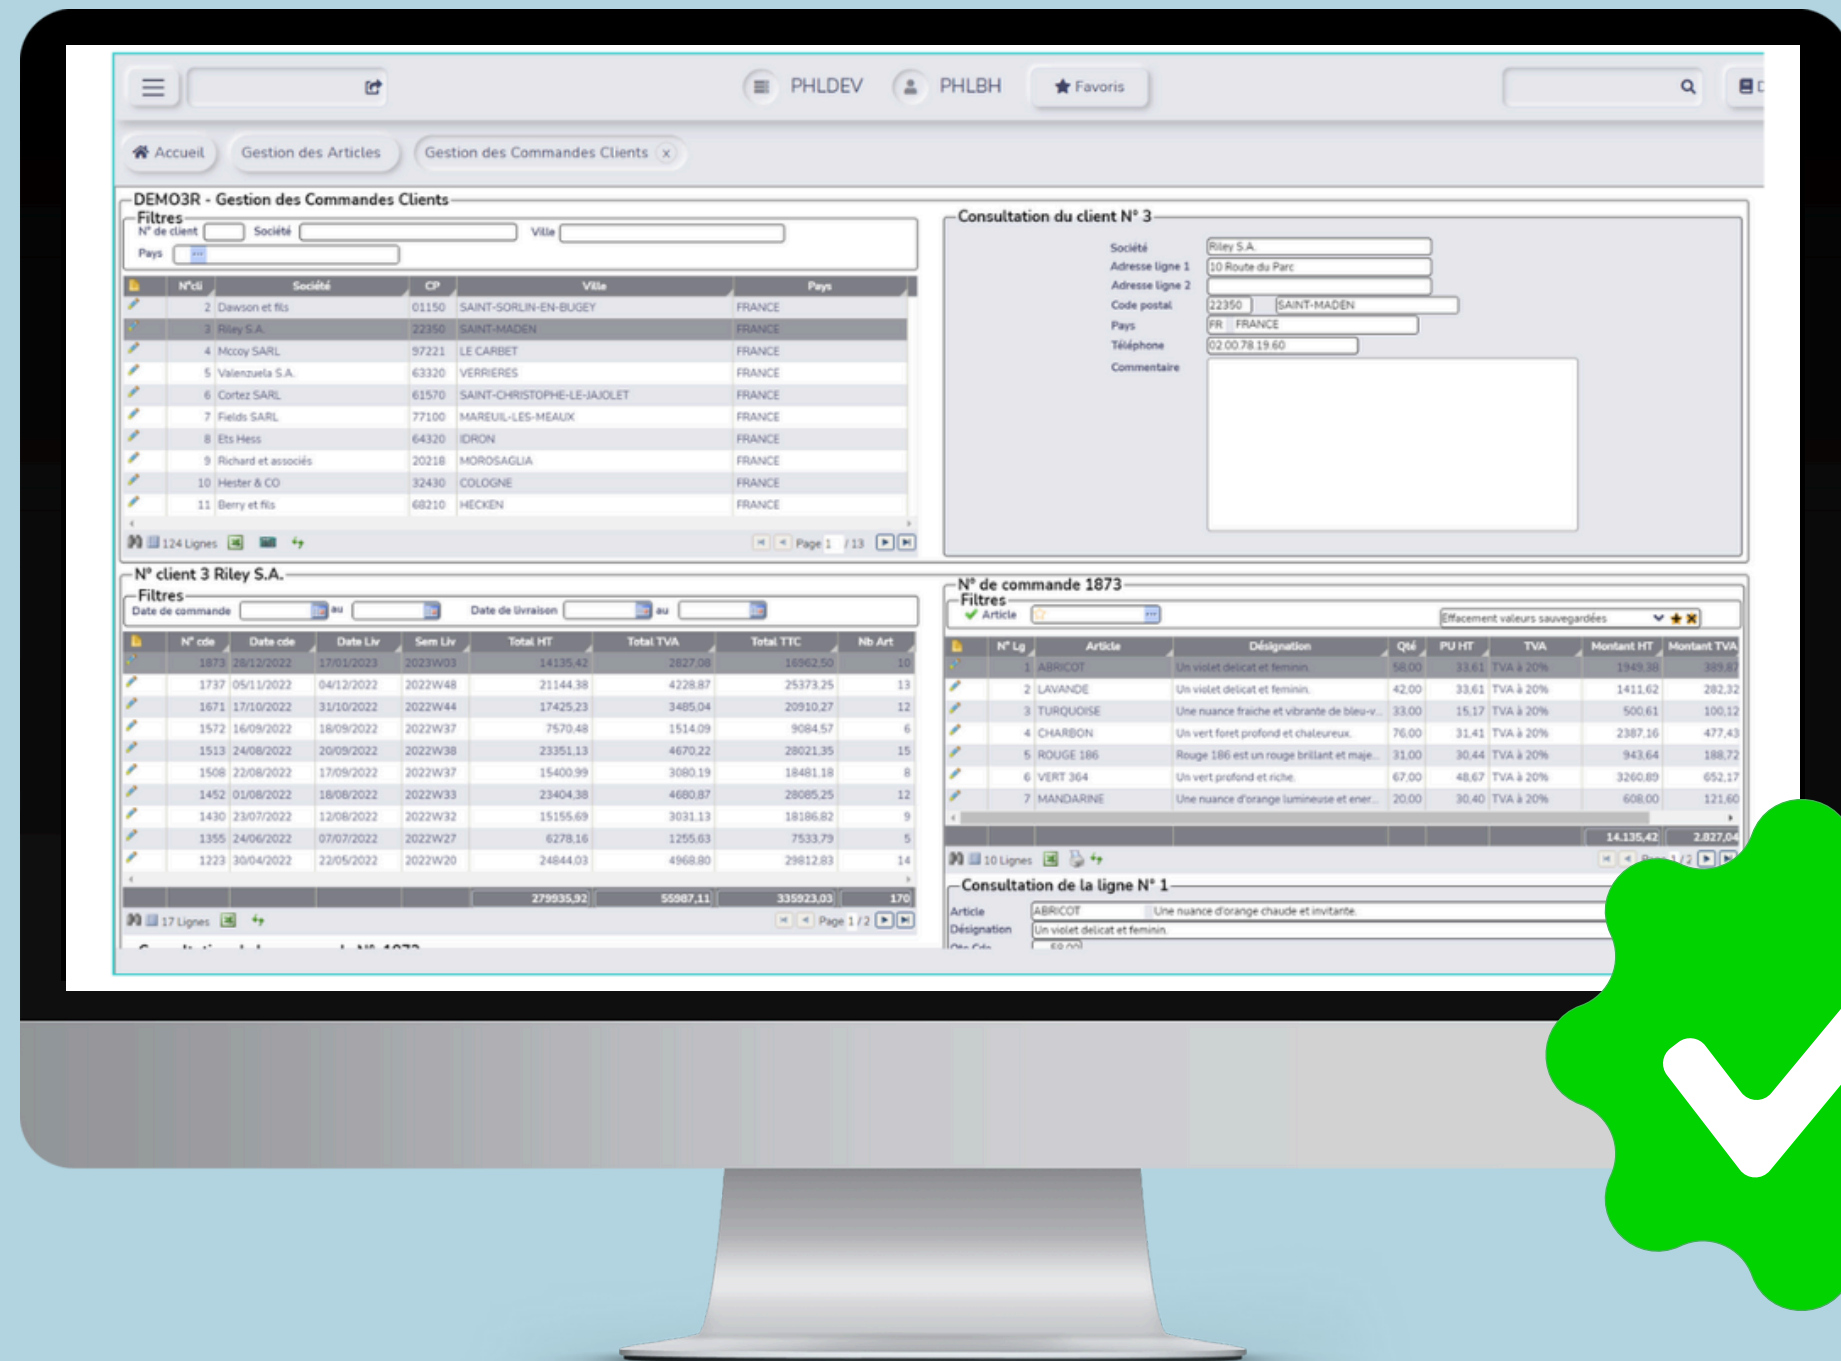

Level 3 Expert

PHLWEB

Screen merge = make users life easier!

Level 3 Expert

PHL WEB

Customizing the home screen

Shift your vision of IBMi 

Level 3 Expert