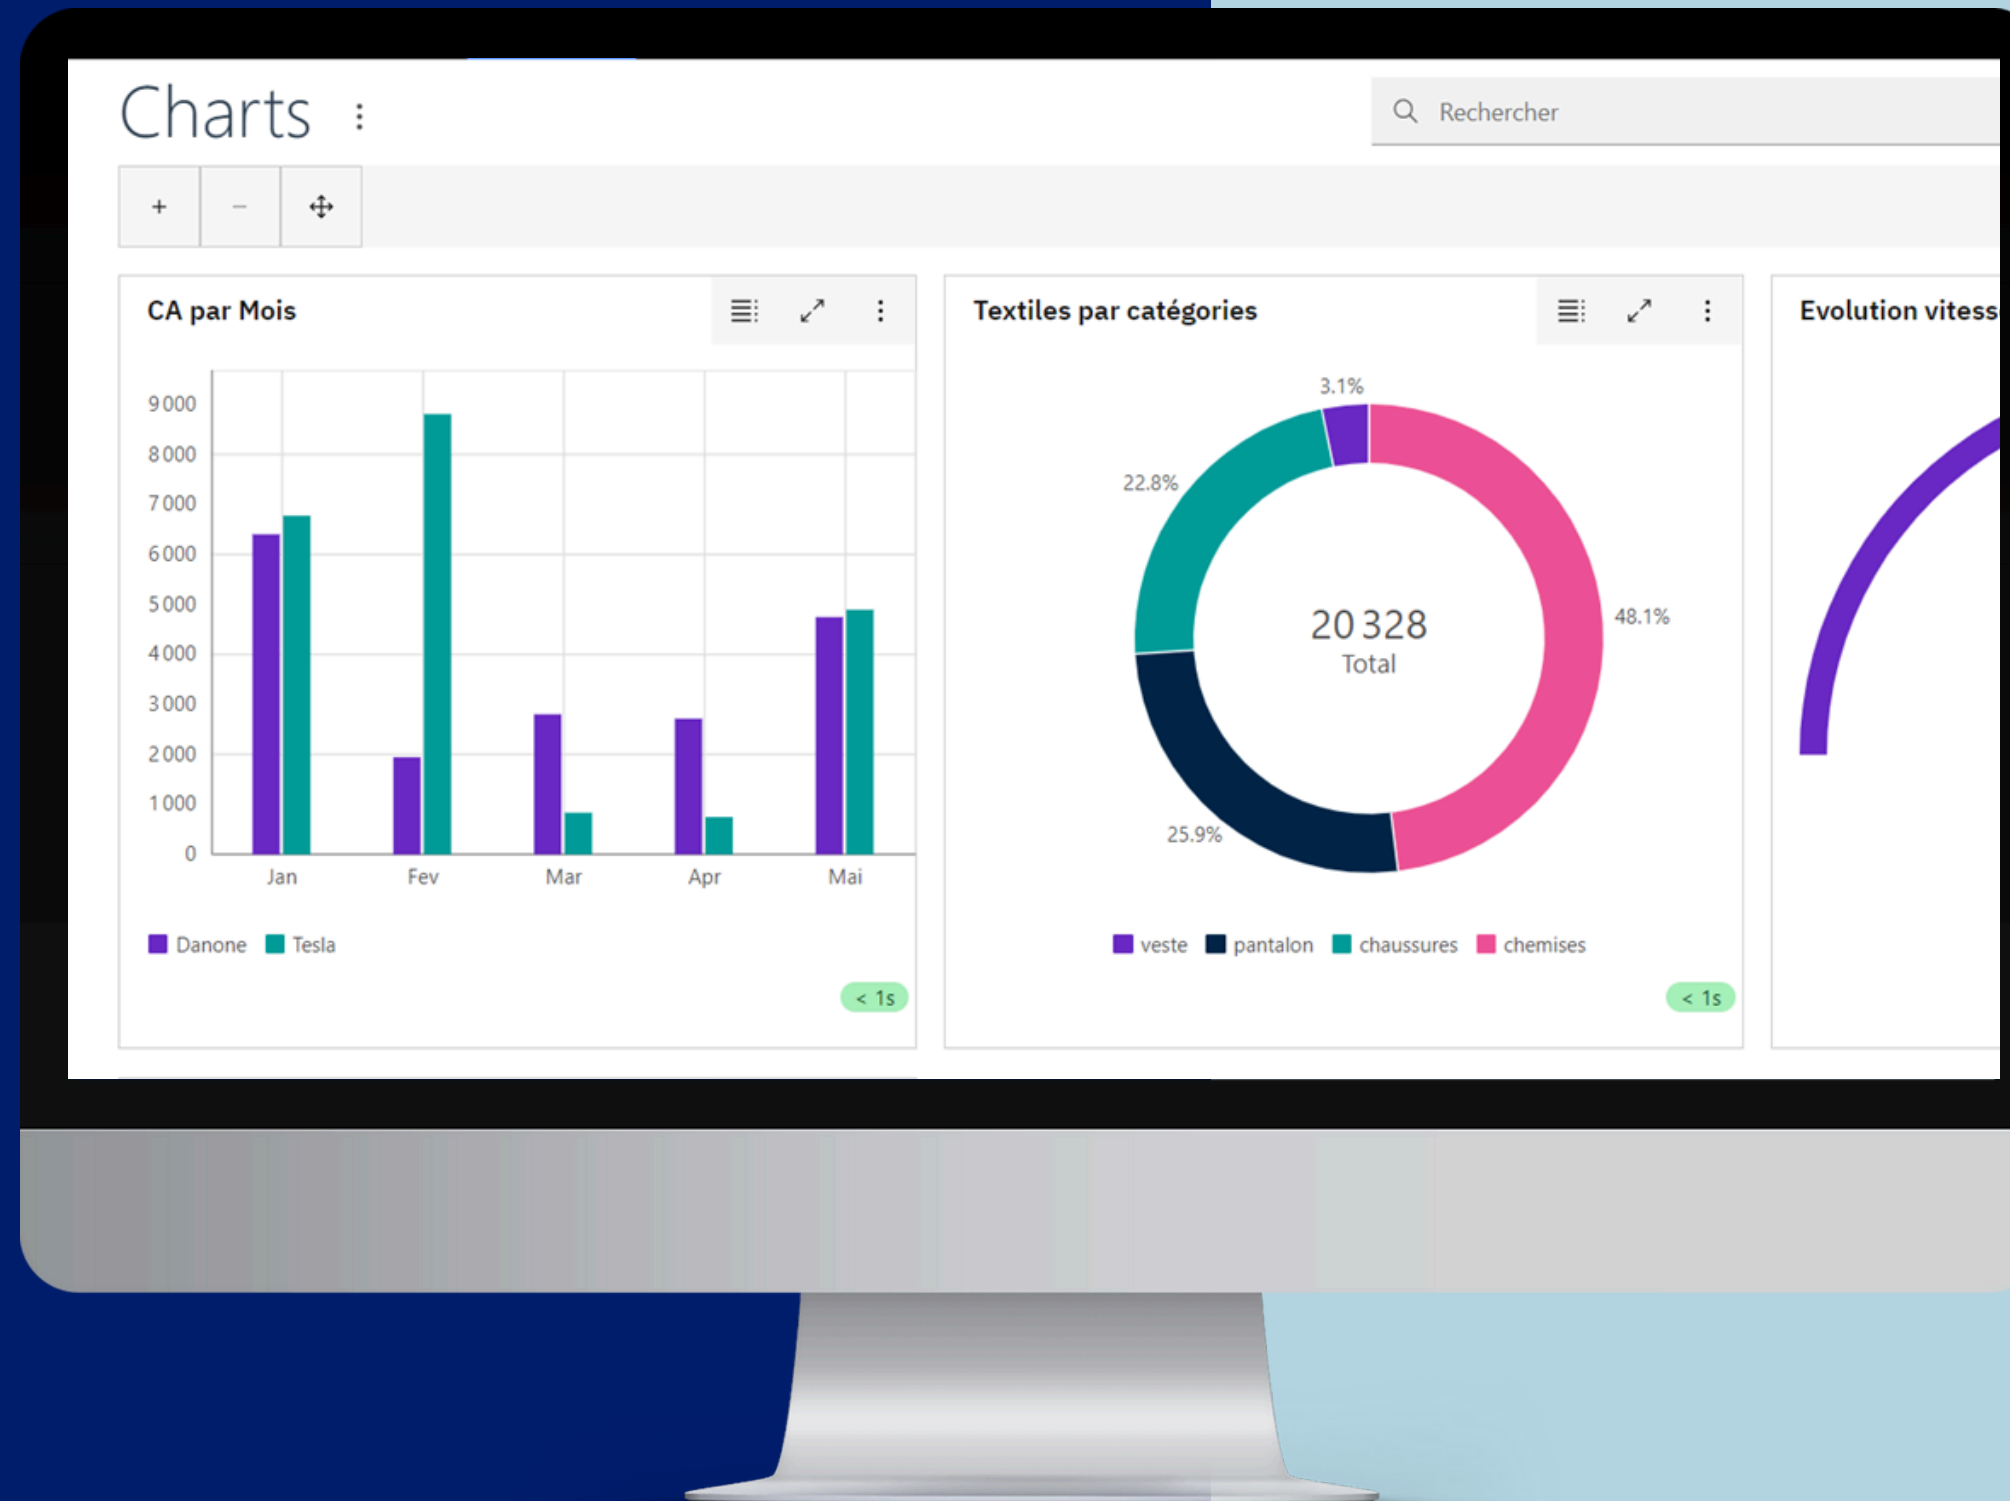

Step 3 Creating customized dashboards

PHL QUERY